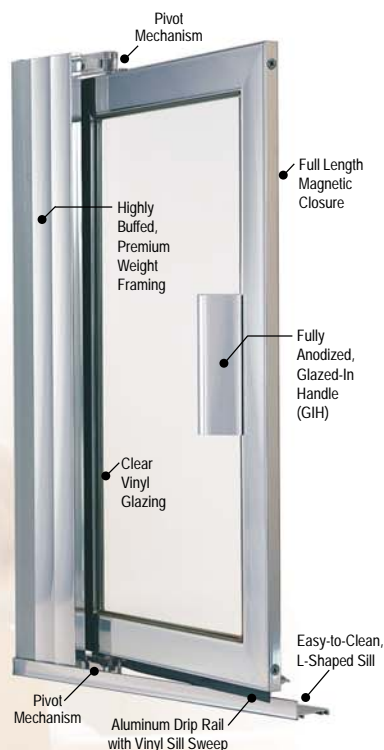

■ Pivot Action of Top  
Pivot Mechanism

■ Pivot Jamb, Sill and  
Bottom Pivot Plate

■ Aluminum Drip Rail  
with Vinyl Sill Sweep

■ Glazed-In Pull Handle  
(GIH)

■ AHD Pull Handle  
(Optional)

PIVOT DOORS AVAILABLE

STANDARD  
PIVOT DOOR

PIVOT DOOR  
WITH  
ADJUSTABLE STRIKE

■ 6000 Series • Pivot Door • Gold Finish • Clear Glass

## Framed Pivot 6000 SERIES

- Pivot design allows for maximum width adjustment
- Highly buffed, premium weight aluminum framing
- L-shaped, easy-to-clean sill
- Full length magnetic closure
- Safety tempered glass
- Clear vinyl glazing
- Aluminum drip rail with drip collector and vinyl sill sweep
- May be installed to hinge from right or left to accommodate either application need
- Fully anodized, glazed-in-handle (GIH)

### GLASS