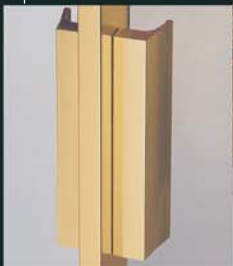

■ Pivot Action of Top  
Pivot Mechanism

■ Pivot Jamb, Sill and  
Bottom Pivot Plate

■ Aluminum Drip Rail  
with Vinyl Sill Sweep

■ Glazed-In Pull Handle  
(GIH)

■ AHD Pull Handle  
(Optional)

PIVOT DOORS AVAILABLE

STANDARD  
PIVOT DOOR

PIVOT DOOR  
WITH  
ADJUSTABLE STRIKE

■ 6000 Series • Pivot Door • Gold Finish • Clear Glass